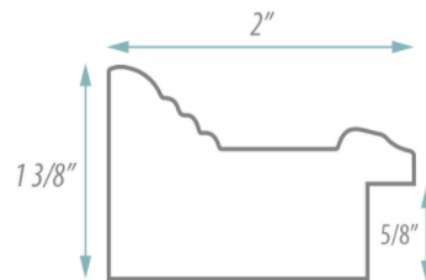

SPECIFICATION SHEET

FRAMED MIRROR

MODEL#: FM 79764-15X36

FRAMED MIRRORS COLLECTION

FEATURES:

- ONE 15X36" HIGH RESOLUTION SILVER PLATE GLASS MIRROR SIZE W/ DECORATIVE FRAME.
- "WALL HUGGER" HANGER FOR MOUNTING INCLUDED.
- STANDARD MOUNTING STYLE IS VERTICAL. FOR HORIZONTAL, PLEASE SPECIFY WHEN ORDERING.
- PACKED IN FOUR WALL (FOLDED DOUBLE WALL) CORRUGATION.
- STYLE: CLASSIC
- COLOR: BLACK/SILVER
- FINISH: ACCENT/MATTE

MIRROR FINISHES:

- FLAT POLISHED EDGE
- BEVELED EDGE

OVERALL SIZE DIMENSION: 19" WIDE X 40" HIGH X 1 3/8" DEEP